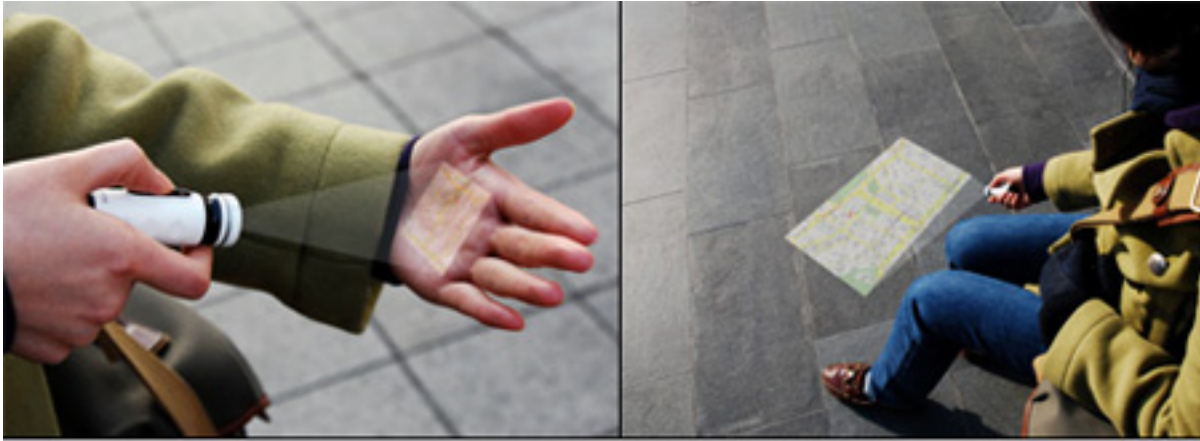

**GPS :**

it is installed with GPS to indicate the current location on the map.

FRONT

BACK

**Bluetooth:**

when downloading map, it can be downloaded through Bluetooth without any cable.

Touch the touch pad to zoom in or out the map.  
The center point of zooming will be your location.

By touching the zoom one more time,  
You can enlarge or reduce the size of the map.